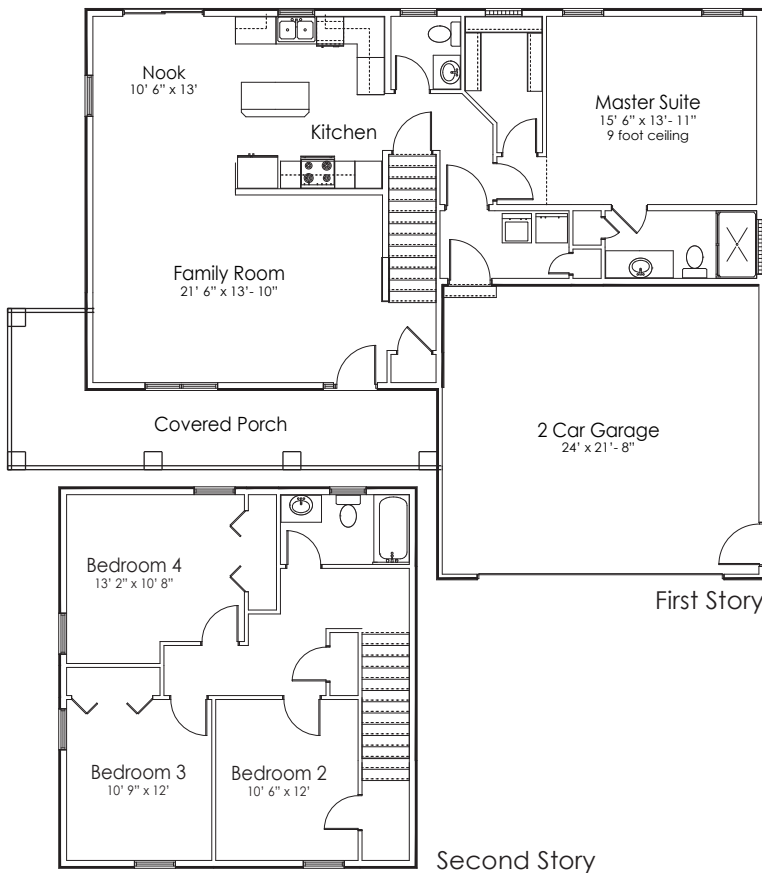

The home: Sundance
1,953 sq ft

Standard Features:

- 4 bedroom/2.5 bath
- 2 car garage
- Generous wrap around covered porch
- Convenient main level laundry
- Master suite on main level
- Andersen low-e tilt-wash windows for energy efficiency and easy cleaning
- Delta faucets with durable finishes and exceptional quality
- High efficiency furnace & AC
- 10-year limited warranty

Optional Features:

- 9' ceilings
- Window grilles
- Fireplace
- Appliances
- Brick or stone exterior details
- Basement egress window
- Rough plumbing in basement for future bath