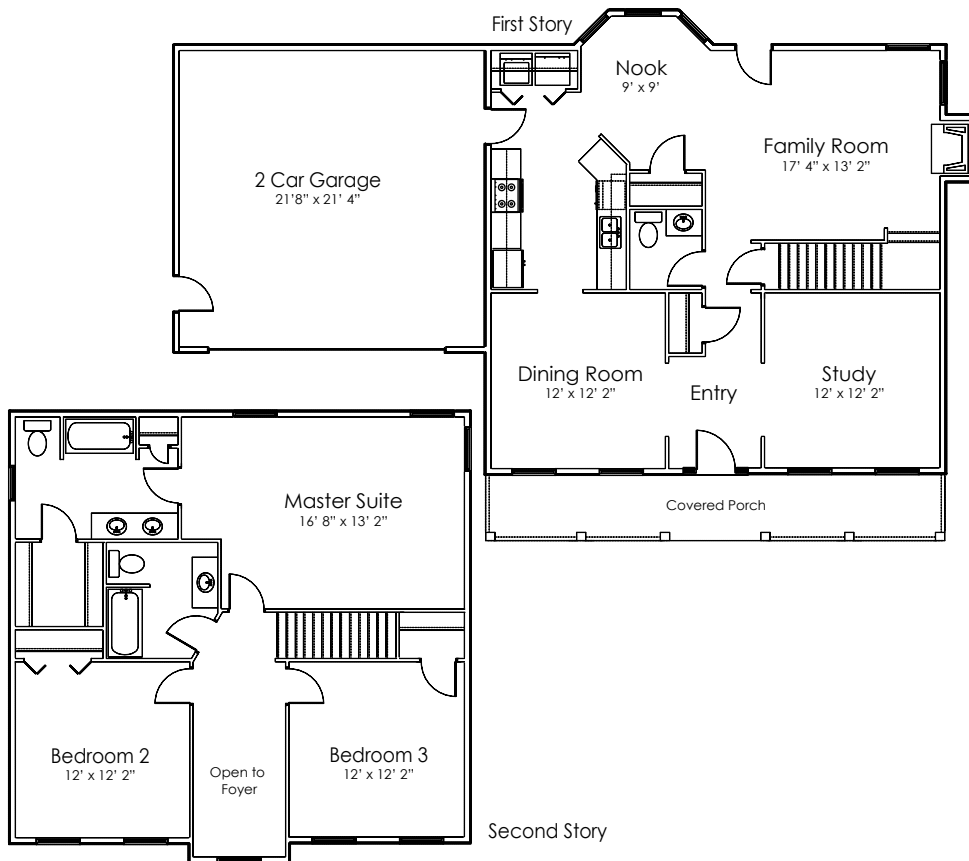

The home: Grand Tate

1,881 sq ft
54' x 37'

Standard Features:

- 3 bedroom/2.5 bath
- 2 car garage
- Large master suite
- Master suite walk-in closet
- Convenient main level laundry
- Andersen low-e tilt-wash windows for energy efficiency and easy cleaning
- Delta faucets with durable finishes and exceptional quality
- High efficiency furnace & AC
- 10-year limited warranty

Optional Features:

- Sunburst window crown
- Window grilles
- Master suite tray ceiling
- Double vanity in master bath
- Raised panel shutters
- Fireplace
- 3rd window in master suite
- Appliances
- Brick or stone exterior details
- Basement egress window
- Rough plumbing in basement for future bath