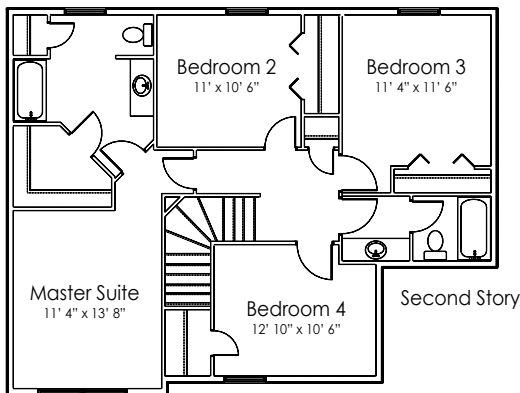

The home: Avery

2,044 sq ft
40' x 50'

Standard Features:

- 4 bedroom/2 1/2 bath
- 2 car garage
- Convenient 2nd story laundry
- Large master closet
- Andersen low-e tilt-wash windows for energy efficiency and easy cleaning
- Delta faucets with durable finishes and exceptional quality
- High efficiency furnace & AC
- 10-year limited warranty

Optional Features:

- Decorative sunburst
- Raised panel shutters
- Both whirlpool & shower in master bath
- Master suite tray ceiling
- Porch railing
- Window grilles
- Fireplace
- Appliances
- Brick or stone exterior details
- Basement egress window
- Rough plumbing in basement for future bath