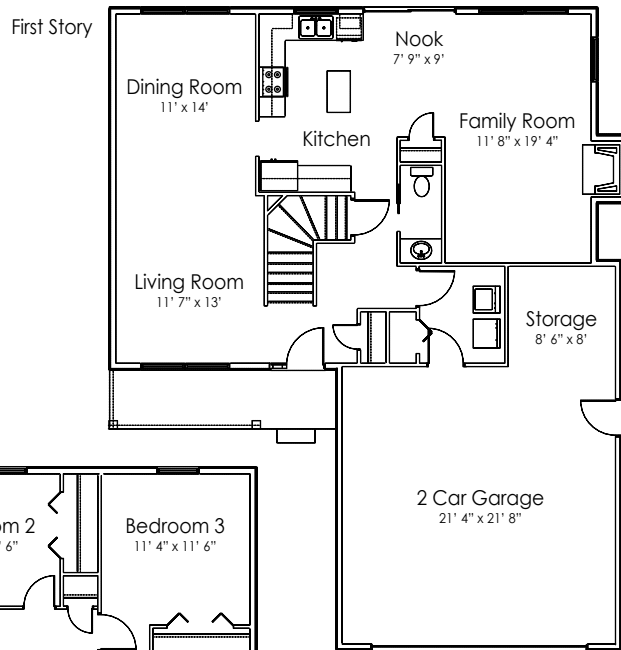

The home: Avery

2,044 sq ft
40' x 50'

Standard Features:

- 4 bedroom/2 1/2 bath
- 2 car garage
- Convenient 2nd story laundry
- Large master closet
- Andersen low-e tilt-wash windows for energy efficiency and easy cleaning
- Delta faucets with durable finishes and exceptional quality
- High efficiency furnace & AC
- 10-year limited warranty

Optional Features:

- Decorative sunburst
- Raised panel shutters
- Both whirlpool & shower in master bath
- Master suite tray ceiling
- Porch railing
- Window grilles
- Fireplace
- Appliances
- Brick or stone exterior details
- Basement egress window
- Rough plumbing in basement for future bath